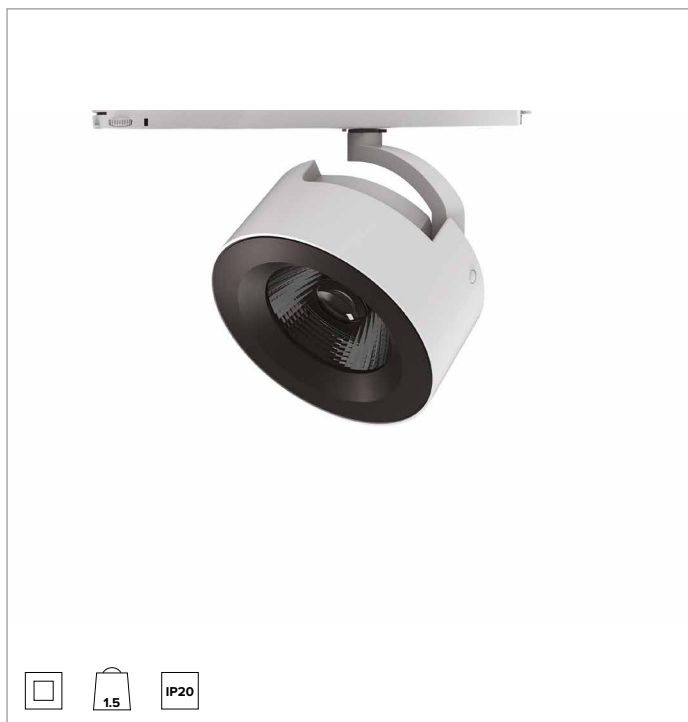

T043MFH930ELPW | ZENO 180

Professional adjustable LED projector

		3000K	H(m)	D(m)	Emax(lx)
		Ra90		27°	
Fixture Power	57W	1	0.47	18316	
Source Flux	6061lm	2	0.94	4579	
Fixture Flux	3883lm	3	1.42	2035	
Efficacy	68lm/W	4	1.89	1145	
TS1229	Imax=3022cd/klm	Imax	18316cd	5	2.36

CCT nominal: 3000K

Lifetime (L80/B10): >50000h tq +25°C

ILLUMINOTECHNICAL CHARACTERISTICS

Flood version with hybrid optics composed of a specular anodised aluminium reflector, an optical glass lens, a black anodised aluminium lens holder and a PMMA holographic screen.

Optic: HYBRID

Beam angles: FL

Optical efficiency: 64%

Fixture flux: 3883lm

Luminous efficacy: 68lm/W

Photobiological safety: Compliant with RG1 low risk group

MECHANICAL CHARACTERISTICS

Die-cast painted aluminium optical unit. The optical unit can be adjusted from 0 to -90° on the vertical plane; and 355° on the horizontal plane with aiming blocking system.

Colour and finish: Plaster white

Weight: 1.5Kg

Degree of protection: IP20

ELECTRICAL CHARACTERISTICS

ON-OFF electronic driver integrated into the track adapter.

Fixture Power: 57W

Power supply: 220-240Vac 50/60Hz