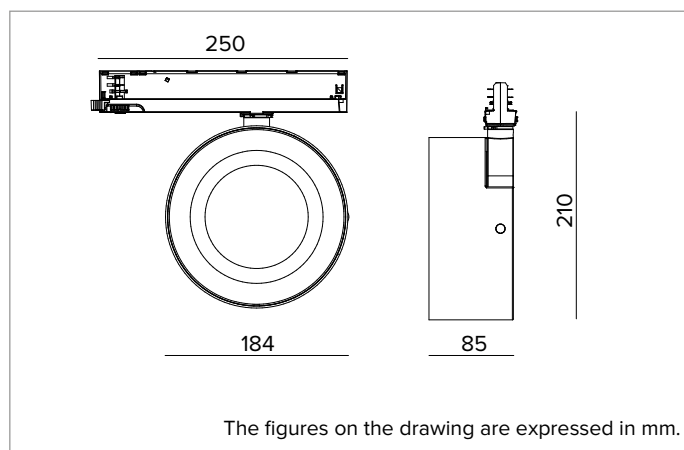

T043MFH930ELPW | ZENO 180

Professional adjustable LED projector

		3000K	H(m)	D(m)	Emax(lx)
		Ra90		27°	
Fixture Power	57W	1	0.47	18316	
Source Flux	6061lm	2	0.94	4579	
Fixture Flux	3883lm	3	1.42	2035	
Efficacy	68lm/W	4	1.89	1145	
TS1229	Imax=3022cd/klm	Imax	18316cd	5	2.36

Colour and finish: Plaster white

Weight: 1.5Kg

Degree of protection: IP20

ELECTRICAL CHARACTERISTICS

ON-OFF electronic driver integrated into the track adapter.

Fixture Power: 57W

Power supply: 220-240Vac 50/60Hz